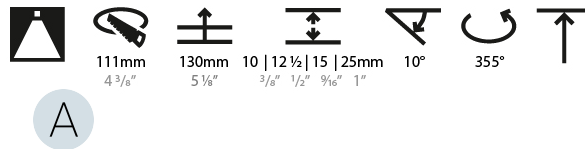

PHYSICAL

Shape: Round
Diameter (mm): 107
Diameter (in): 4 3/16
Height (mm): 112
Height (in): 4 7/16
Ceiling Thickness (mm): 10 / 12.5 / 15 / 25
Ceiling Thickness (in): 3/8 or 1/2 or 9/16 or 1
Min. Recessing Depth (mm): 130
Min. Recessing Depth (in): 5 1/8
Light Distribution: Adjustable / Downlight
Weight (kg): 0.609
Weight (lbs): 1.34
Fixture Finish: SSR / BKV / CWI / CRY / HAB / UFT / ITA / RUA / FTG / MYG / LOD / PUS / FRO / FUP / KIA / POP / BLS / SPG / MEY / GOH / GUM / CHC / COM / ABZ / JAG / OBR / MOS / ROR
Fixture Material: Aluminum Die Cast
Cut-out Measurements: Ø 111mm / 4 3/8"
Upon Request: Unique Ceiling Thickness

ELECTRICAL

Lamp Type: LED (Zhaga Standard)
Input Wattage (W): 16.5
Total Output Wattage (W): 14.7
Dimming: Dali Dimming
Driver Included: No
Driver Location: Recessed Housing
Driver Type: Constant Current - 120Vac
Driver Class: Class 2
Housing: See Components
Input Voltage (V): 120
Constant Current (MA): 350

LED

Number of LEDs: 1
Max. Delivered Lumen (lm): 770
Nominal Lumen (lm): 1140
CRI: >90 CRI
Lamp Life (hrs): 50000
Upon Request: RGB-W Tunable White Special Color Temperature Special LED

OPTICAL

Reflector: 20 / 40 / 60
Adjustability: Rotational 355°; Tilt 10°
Upon Request: Special Beam Angles

RATINGS AND CERTIFICATIONS

Certified By: Certified for North American Standards
IP rating: IP20